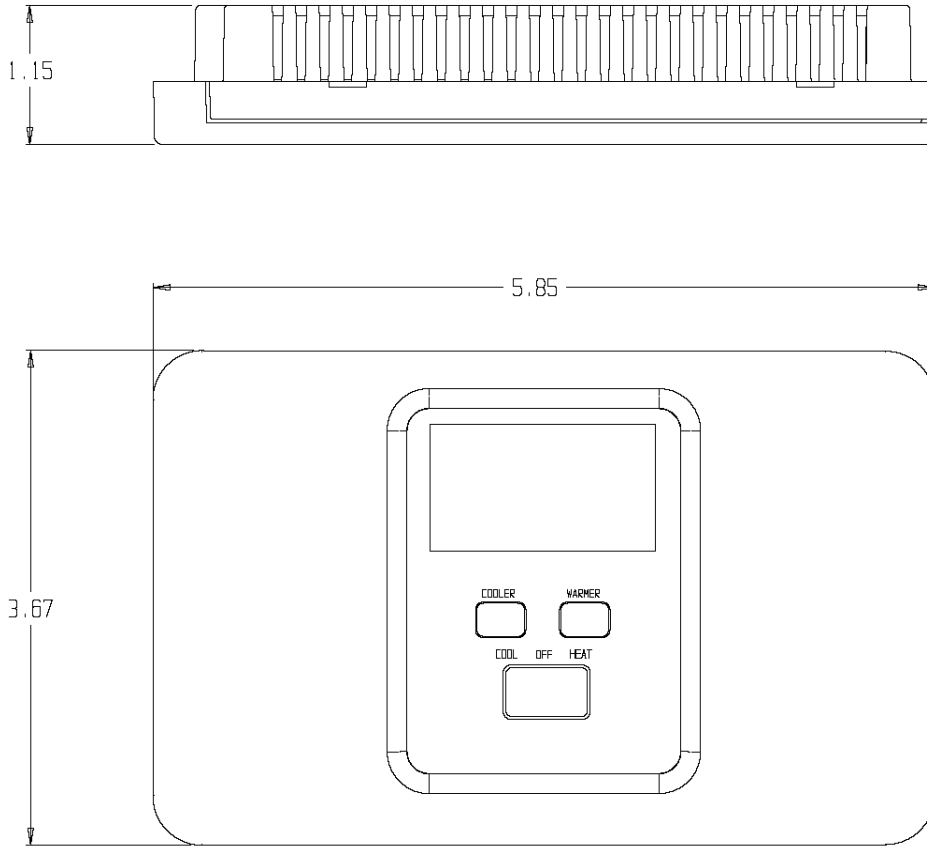

7-Day Programmable Thermostat S1-THEU22P7S

STANDARD FEATURES:

- Residential 7- day programmable with up to 4 time periods
- 2-stage heat, 2-stage cool for use with gas/electric, heat pump, electric and hydronic
- Auto changeover
- Can be used as programmable or non-programmable
- Auxiliary heat indicator
- Works with 24-volt system power
- Large, easy to read LED backlit display
- Extremely simple to operate and program
- Sleek styling and white color blends beautifully into any decor
- All programming and setpoints stored in non-volatile memory, and are never lost in power failure
- 5-minute compressor time guard and adjustable cycle limit, both defeatable for servicing equipment
- Fully electronic for accurate, responsive temperature control
- Energy Star rated