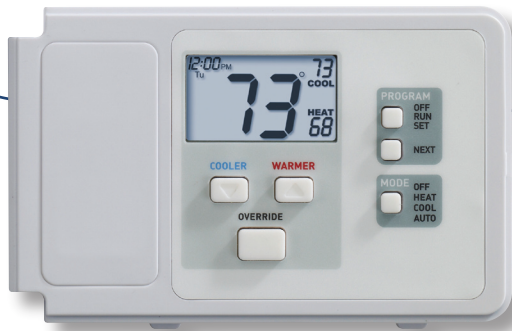

# Digital Thermostat

Actual size  
5.5" w x 3.7" h x 1.1" d

model

**S1-THEM22P7S  
COMMERCIAL**

**Heat/Cool & Heat Pump  
7-Day Programmable**

- Stages: 2-Heat, 2-Cool
- Backlit Digital Display
- Aux Heat Indicator
- System Powered
- Fahrenheit or Celsius

- Auto-Changeover
- Clock Backup in the Event of Power Failure
- Up to 4 Hour Override
- Keypad Lockout

**BACKLIT DISPLAY**